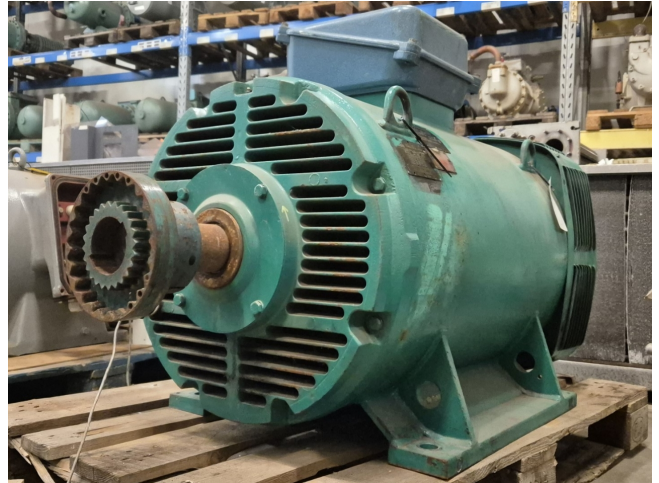

Leroy Somer PLSES315L T

Specifications

Marka	Leroy Somer
Rodzaj	PLSES315L T
kW	250
RPM	2964
Size & Weight	1200x600x800 mm (LxWxH)
50 Hz / 60 Hz	50/60 Hz
Stock	1

Description

Used Leroy Somer PLSES315L T

Used Leroy Somer PLSES315L T electric motor with the following specifications: 50/60 Hz - 250 kW - 2965/3576 RPM.